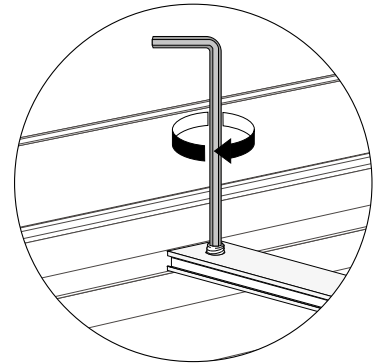

OPTION FOR STABILIZE